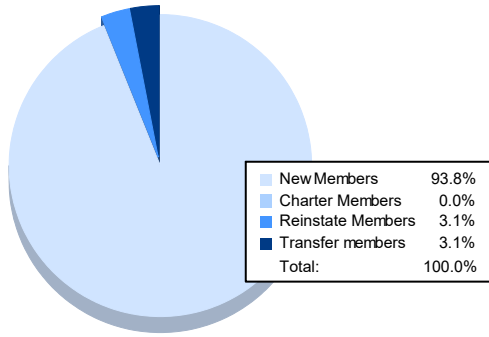

Year	New Clubs	Dropped Clubs	Gain/ Loss Clubs	New Members	Charter Members	Reinstate Members	Transfer Members	Total Member Added	Total Members Dropped	Gain/ Loss Members
2016-2017	0	1	-1	155	0	14	10	179	236	-57
2017-2018	0	5	-5	143	0	5	6	154	293	-139
2018-2019	0	1	-1	121	2	9	6	138	180	-42
2019-2020	0	2	-2	79	0	3	7	89	167	-78
2020-2021	0	1	-1	122	0	4	4	130	149	-19
<b>Average</b>	<b>0</b>	<b>2</b>	<b>-2</b>	<b>124</b>	<b>0</b>	<b>7</b>	<b>7</b>	<b>138</b>	<b>205</b>	<b>-67</b>

### Membership Composition June 2021 Cumulative