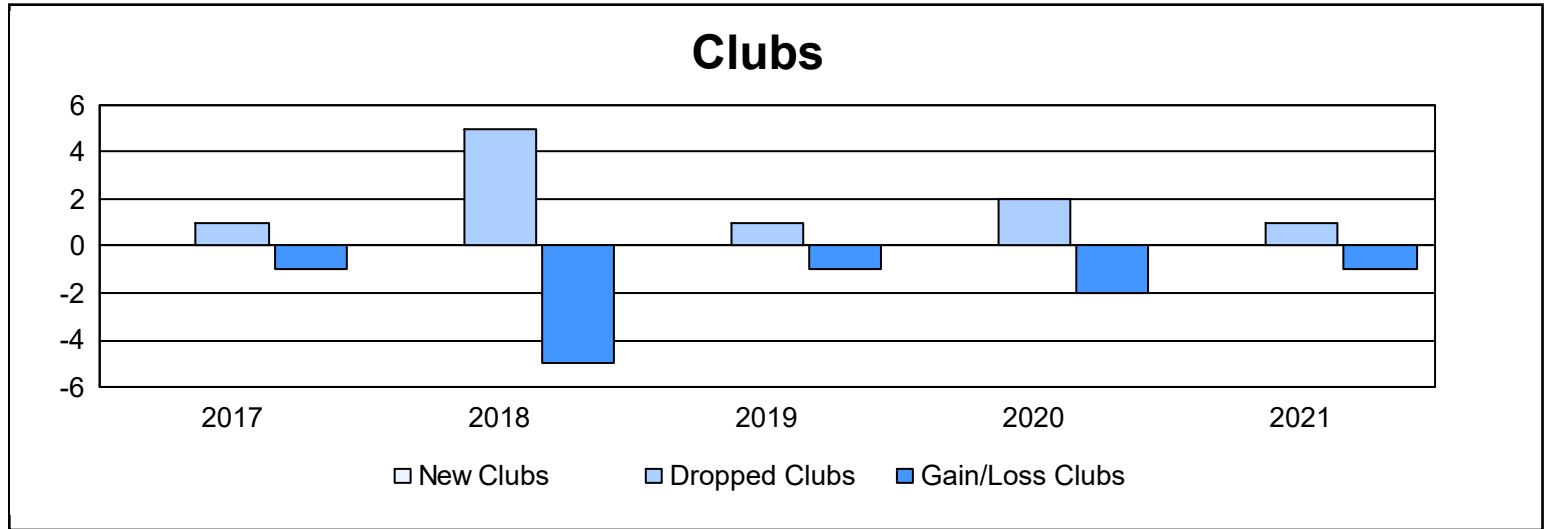

Year	New Clubs	Dropped Clubs	Gain/ Loss Clubs	New Members	Charter Members	Reinstate Members	Transfer Members	Total Member Added	Total Members Dropped	Gain/ Loss Members
2016-2017	0	1	-1	155	0	14	10	179	236	-57
2017-2018	0	5	-5	143	0	5	6	154	293	-139
2018-2019	0	1	-1	121	2	9	6	138	180	-42
2019-2020	0	2	-2	79	0	3	7	89	167	-78
2020-2021	0	1	-1	122	0	4	4	130	149	-19
<b>Average</b>	<b>0</b>	<b>2</b>	<b>-2</b>	<b>124</b>	<b>0</b>	<b>7</b>	<b>7</b>	<b>138</b>	<b>205</b>	<b>-67</b>

### Membership Composition June 2021 Cumulative