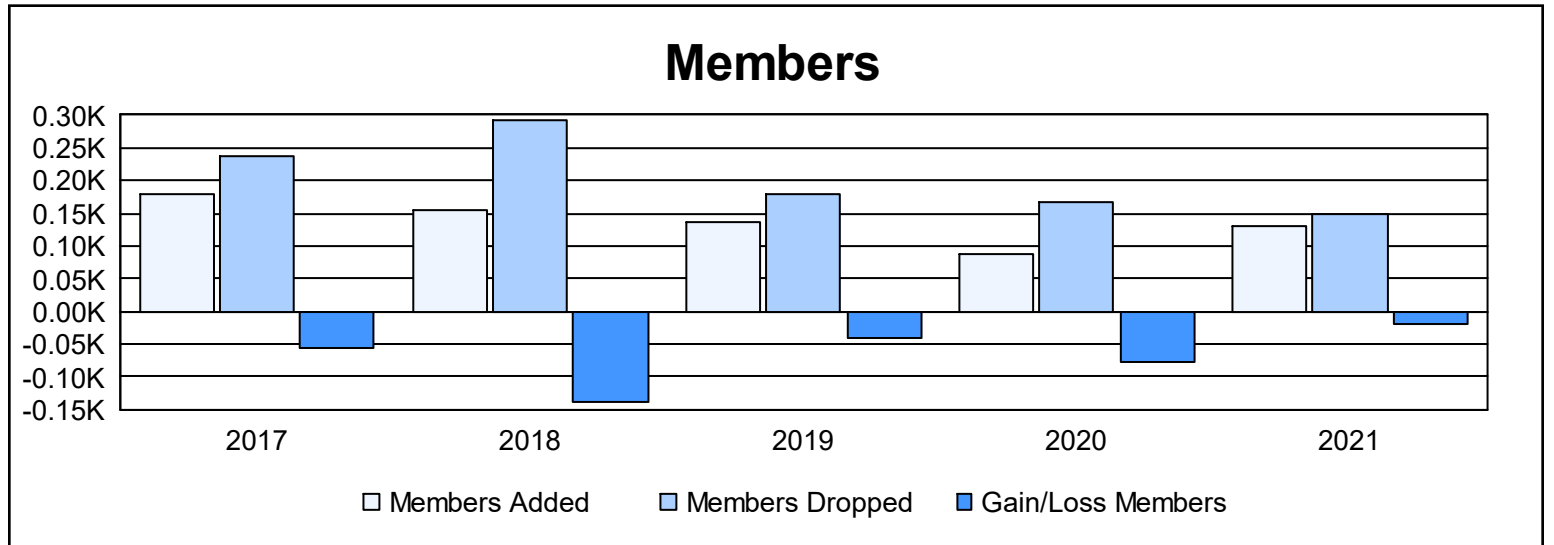

Year	New Clubs	Dropped Clubs	Gain/ Loss Clubs	New Members	Charter Members	Reinstate Members	Transfer Members	Total Member Added	Total Members Dropped	Gain/ Loss Members
2016-2017	0	1	-1	155	0	14	10	179	236	-57
2017-2018	0	5	-5	143	0	5	6	154	293	-139
2018-2019	0	1	-1	121	2	9	6	138	180	-42
2019-2020	0	2	-2	79	0	3	7	89	167	-78
2020-2021	0	1	-1	122	0	4	4	130	149	-19
<b>Average</b>	<b>0</b>	<b>2</b>	<b>-2</b>	<b>124</b>	<b>0</b>	<b>7</b>	<b>7</b>	<b>138</b>	<b>205</b>	<b>-67</b>

### Membership Composition June 2021 Cumulative